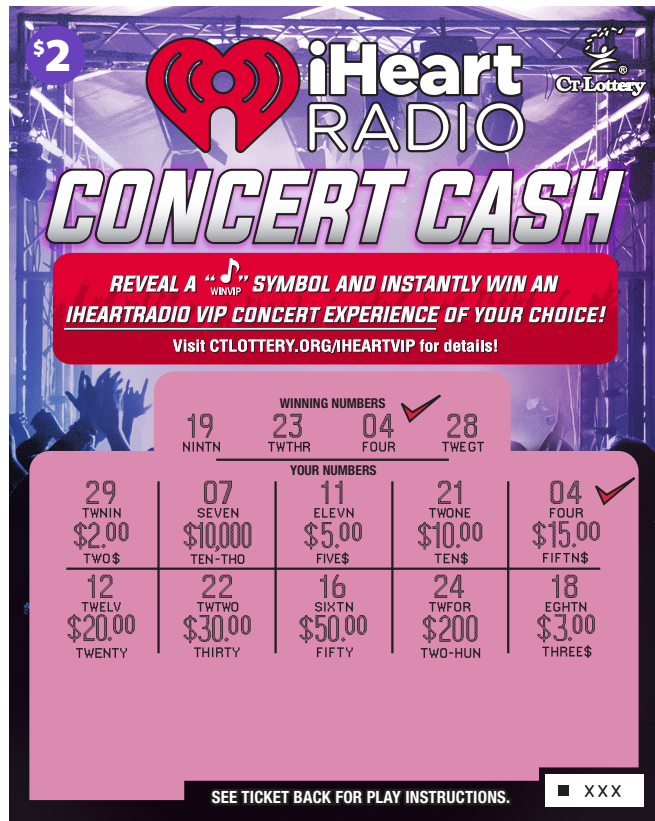

\$2

HOW TO WIN

2020

DESCRIPTION / RETAILER INFORMATION

©2020 iHeartMedia + Entertainment, Inc. All rights reserved.

EXAMPLE SHOWN ABOVE - 1 Win: \$15 total prize (See highlighted data below)

GET:	WIN:	ODDS (1 IN:)	ODDS PER TIER (1 IN:)
\$2	\$2	6.90	6.90
\$3	\$3	15.38	15.38
\$5	\$5	40.00	20.00
\$3 + \$2	\$5	40.00	
\$10	\$10	133.33	40.00
\$5 x 2	\$10	200.00	
(\$3 x 2) + (\$2 x 2)	\$10	200.00	
\$2 x 5	\$10	133.33	
\$15	\$15	200.00	66.67
\$5 x 3	\$15	200.00	
\$3 x 5	\$15	400.00	
\$10 + \$5	\$15	400.00	
\$50	\$50	28,571.43	8,000.00
(\$20 x 2) + \$10	\$50	33,333.33	
\$10 x 5	\$50	33,333.33	
\$20 + \$10 + (\$5 x 4)	\$50	33,333.33	
\$200	\$200	60,000.00	21,818.18
(\$50 x 2) + (\$15 x 4) + (\$10 x 4)	\$200	120,000.00	
\$50 x 4	\$200	80,000.00	
(\$50 x 2) + (\$30 x 3) + (\$5 x 2)	\$200	120,000.00	
IHEARTRADIO VIP CONCERT EXPERIENCE	\$8,695	120,000.00	120,000.00
\$10,000	\$10,000	400,000.00	400,000.00

Use your **GameSense** OVERALL ODDS ARE 1 IN 3.33.
ODDS VARY DURING GAME. PURCHASERS MUST BE 18 OR OLDER.

IHEART RADIO - GAME # 1524