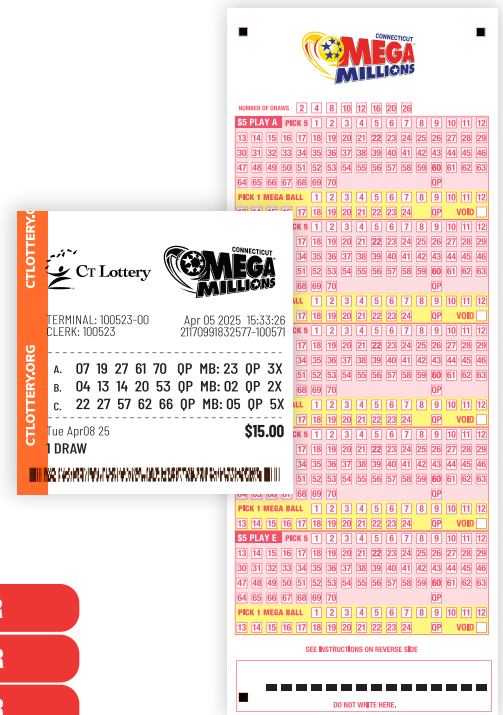

BIGGER THAN EVER

NOW WITH MULTIPLIER INCLUDED HIGHER JACKPOTS
BIGGER LOCAL WINS AT ALL LEVELS

MEGA MILLIONS CHANGES AT A GLANCE

Enhanced Game Sales begin April 5, 2025

- Ticket cost: **$5 per play**
- Starting jackpot: **$50 million**
- Multiplier now included with every play!
- Built in Multiplier increases non-jackpot wins by 2x-10x
- Faster growing jackpots
- **Bigger Prizes:** Now win up to $10M for matching 5 white balls
- Better odds
- New Matrix: **Mega Ball now 1-24**

CURRENT & NEW GAME COMPARISON

	OLD	NEW!	
Cost	$2	$5	
Starting Jackpot	$20 Million	$50 Million	BIGGER
Matrix	5/70 + 1/25	5/70 + 1/24	BETTER
Overall Odds	1:24	1:23	BETTER
Jackpot Odds	1:302,575,350	1:290,472,336	BETTER
Non-Jackpot Prizes	$2 min up to $1 Million	$10 min up to $10 Million	3X BIGGER*
Average Jackpot	$456 Million	$803 Million	BIGGER
Multiplier Feature	$1/PLAY	INCLUDED	INCLUDED

*All non-jackpot prize tiers average a minimum of 3X bigger than current $2 play

**NEW
PLAYSLIP
DESIGN**

CURRENT & NEW PRIZE LEVELS: MEGA VALUE IN EVERY PLAY

CURRENT MEGA MILLIONS MATRIX		NEW MEGA MILLION MATRIX		BIGGER PRIZES
Match	Prize*	Match	Prize	
5 + 1	Jackpot	5 + 1	Jackpot	
5 + 0	$1 Million	5 + 0	$2M - $10M	
4 + 1	$10,000	4 + 1	$20k - $100k	
4 + 0	$500	4 + 0	$1k - $5k	
3 + 1	$200	3 + 1	$400 - $2k	
3 + 0	$10	3 + 0	$20 - $100	
2 + 1	$10	2 + 1	$20 - $100	
1 + 1	$4	1 + 1	$14 - $70	
0 + 1	$2	0 + 1	$10 - $50	

*Without Megaplier

Through April 4, 2025, overall odds are 1 in 24.0. Jackpot odds are 1 in 302,575,350. Starting April 5, 2025, overall odds are 1 in 23.1. Jackpot odds are 1 in 290,472,336. Purchasers must be 18 or older. Help is available for problem gambling. Call 888.789.7777 or visit CCPG.ORG.